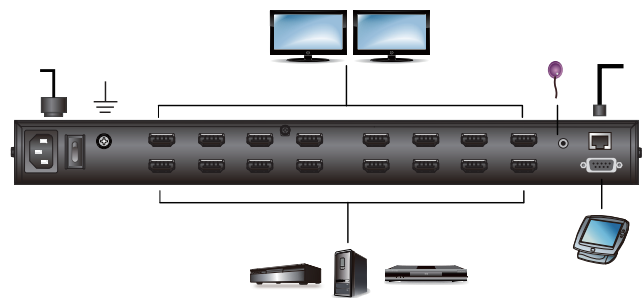

VM0808H

8x8 HDMI Matrix Switch

- The ATEN VanCryst VM0808H 8x8 HDMI Matrix Switch is a distinct HDMI solution that offers an easy and affordable way to route any of 8 HDMI video sources to any of 8 HDMI displays, and view them in any arrangement.

As a matrix switch the VM0808H allows eight HDMI source devices to cross connect to eight HDMI displays at the same time, while independently controlling the output in any array possible, giving you the ultimate flexibility and control in any multi-display HDMI installation.

HDMI™
HIGH DEFINITION MULTIMEDIA INTERFACE

Features

- Connects any of 8 HDMI sources to any of 8 HDMI displays
- Long Distance Transmission - supports up to 20 meters (24 AWG)
- HDMI (3D, Deep Color) and HDCP compatible**
- Easily switch between multiple sources and multiple displays
- Local Operation:
 - Front panel LCD display
 - Tuner Dials and Pushbuttons
 - IR Remote Control
 - Serial controller
- Remote Operation:
 - Browser Graphical User Interface (GUI)
- Superior video quality – HDTV resolution of 480p, 720p, 1080i, and 1080p (1920 x 1080), VGA, SVGA, SXGA, UXGA and WUXGA (1920 x 1200)
- Supports Dolby True HD and DTS HD Master audio
- Signaling rates up to 2.25 Gbits in support of 1080p display**
- Feature EDID Expert technology to set up different configurations via different EDID modes**
- Power on Detection - If an HDMI sources is powered off, the VM0808H can automatically switch to the next powered-on source
- Firmware upgradeable
- Rack Mountable